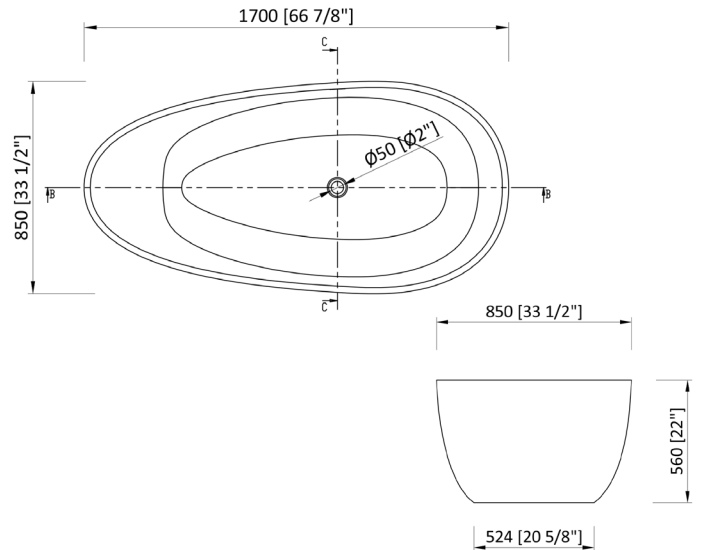

DAY 7

NBTO-60S

FEATURES

- Solid Surface Soaking bathtub with Overflow
- Free-standing installation

SUPPLIED COMPONENTS

- Freestanding bathtub
- Chrome-plated brass and drain assembly with white solid surface cover